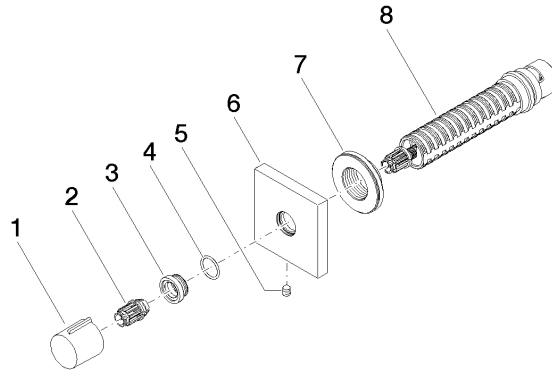

**IMO Wall valve anti-clockwise closing 3/4" - Chrome**

IMO

36 608 980

- rosette 60 x 60 mm
- head part with cut-to-length spindle and sleeve

	Chrome	36 608 980-00
	Brushed Platinum	36 608 980-06
	Platinum	36 608 980-08
	Dark Chrome	36 608 980-19
	Brushed Light Gold	36 608 980-27
	Brushed Durabronze (23kt Gold)	36 608 980-28
	Matte Black	36 608 980-33
	Brushed Chrome	36 608 980-93
	Brushed Dark Platinum	36 608 980-99

36 608 980

mm [inches]

### Spare parts list

No.	Item Number	Name	Quantity used	Delivery time
1	09 20 98 001-00	handle	1	10
2	09 12 12 005 90	fixing cap	1	2
3	09 12 12 043-00	base	1	10
4	09 14 10 017 90	seal	1	2
5	90 31 11 004 00 90	pin	1	2
6	09 27 98 014-00	rosette	1	10
7	09 21 02 151 90	sleeve	1	2
8	90 90 03 128 00 90	top	1	2